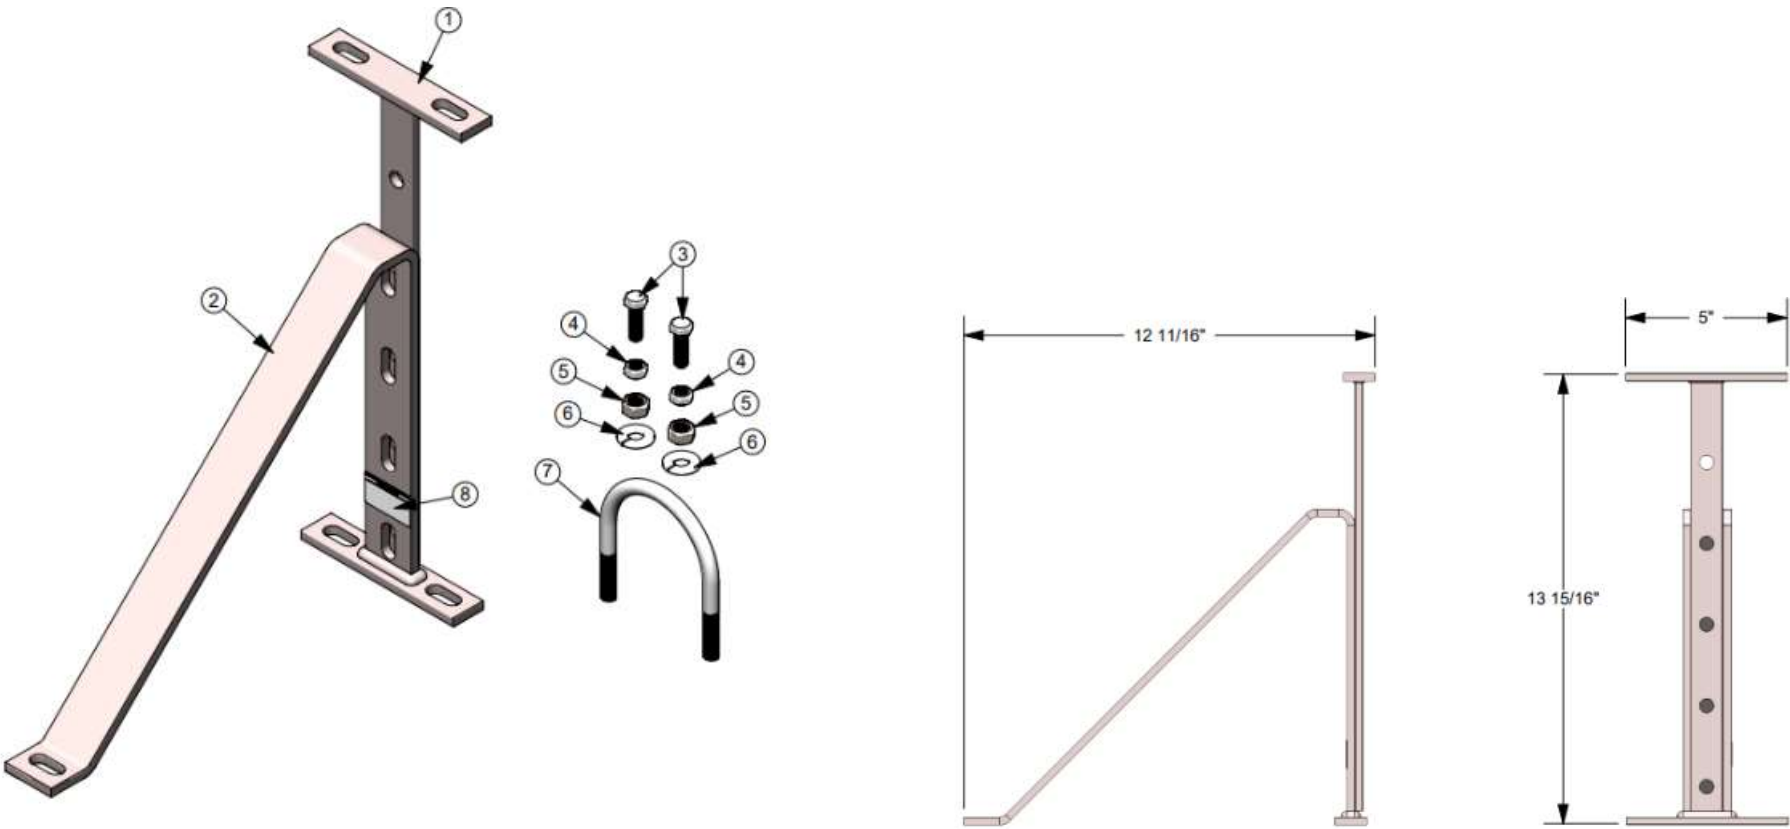

U42621

	PART #	OLD PART #	CATEGORY	TYPE	DESCRIPTION	QTY
1	UAPP-00002992	U11103	Assembly	Painted Part	UPSCO, 13" Bracket Arm	1
2	UAPP-00001505	U11048	Assembly	Painted Part	Bracket, UBJA, Jumbo Adjustable, Painted	1
3	UCHW-00002380	U07032	Component Part	Hardware - Screw	5/16"-18 UNC x 1", HH, GR2	2
4	UCHW-00002381	U07021	Component Part	Hardware - Nut	5/16"-18 UNC, HH, GR2	2
5	UCHW-00000611	U07019	Component Part	Hardware - Nut	3/8"-16 UNC, HH	2
6	UCHW-00003223	U07033	Component Part	Hardware - Washer	WASHER 5/16", Lock, Zinc	2
7	UCHW-00002382	U11039	Component Part	Hardware - U-Bolt	U-Bolt, 3/8"-16 UNC, NPS 2 1/2" x 3 5/8"	1
8	USLB-00000922	U12090	Shipping-Packaging Part	Label	1 1/2" x 7/8", Fabrication Sticker	1
9	USLB-00003933	U01105	Shipping-Packaging Part	Label	4" x 5", Box Label	.003