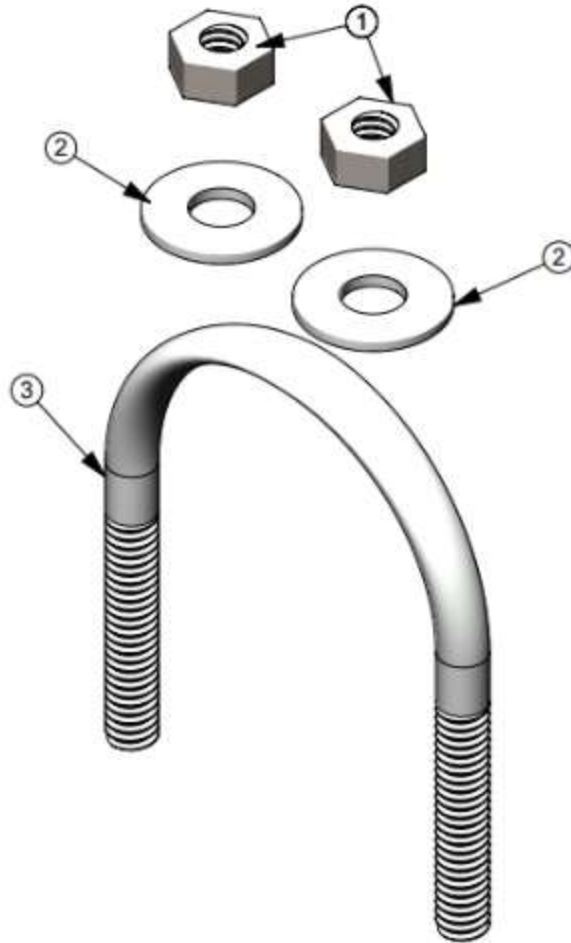

U41837

	PART #	OLD PART #	CATEGORY	TYPE	DESCRIPTION
1	UCHW-00000912	U11025	Component Part	Hardware - Nut	1/4"-20 UNC, HH
2	UCHW-00002073	U07022	Component Part	Hardware - Washer	1/4", Flat, Zinc
3	UCHW-00003152	U11030	Component Part	Hardware - U-Bolt	U-Bolt, 1/4"-20 UNC, NPS 1 1/2" x 2 5/8"