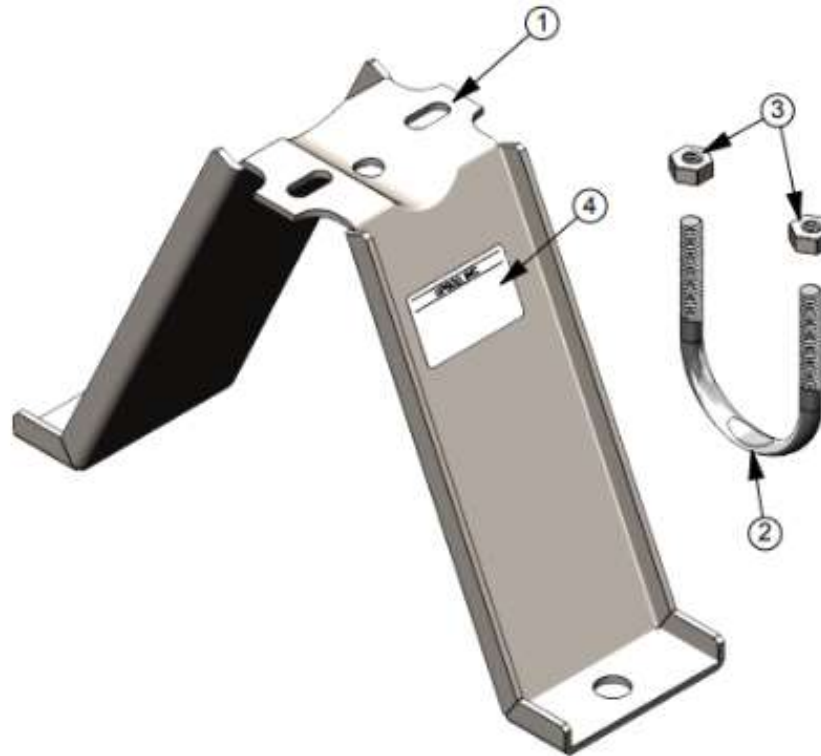

U40600

	PART #	OLD PART #	CATEGORY	TYPE	DESCRIPTION	QTY
1	UCBR-00003150	U11007	Component Part	Bracket	UB55L Painted	1
2	UCHW-00003152	U11030	Component Part	Hardware - U-Bolt	U-BOLT LF, 1/4"-20 UNC, 1 7/8" x 2 1/2"	1
3	UCHW-00000912	U11025	Component Part	Hardware - Nut	1/4"-20 UNC, HH	2
4	USLB-00000922	U12090	Shipping-Packaging Part	Label	1 1/2" x 7/8", Fabrication Sticker	1
5	USBG-00001548	U13016	Shipping-Packaging Part	Bag	POLY - 6" x 9" x 4 MIL, SIDE SEAM	1
6	USLB-00003933	U01105	Shipping-Packaging Part	Label	4" x 5", Box Label	.020