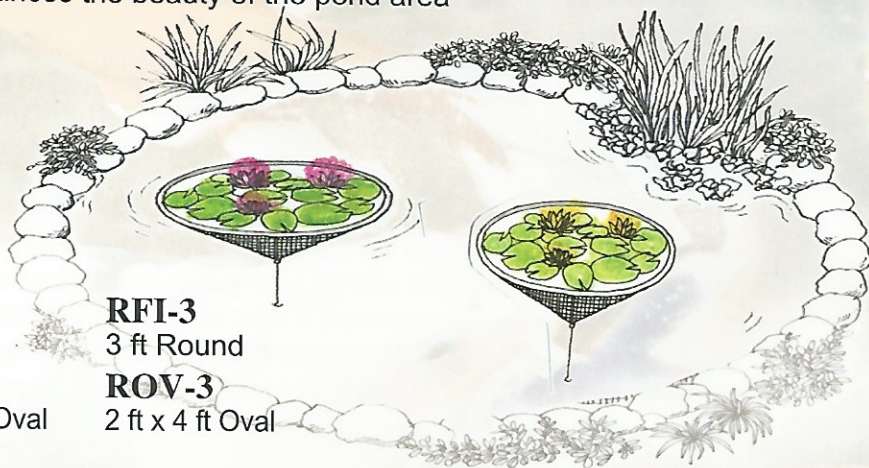

KR-01 1 ft. diameter

KR-02 2ft diameter

Floating Flora Islands

Round shape confines floating water plants to a specific area and can be easily anchored to bottom of pond
 Keeps pond clean, leaves are contained within the basket and will not pollute the pond
 Dark mesh net minimizes visibility and enhances the beauty of the pond area
 Protect plants from fish
 Provides shade for fish
 Reduces algae
 Reduces clean-up time
 Easily stored at the end of the season

RFI-1
 1-1/2 ft Round

ROV-1
 1 ft x 2 ft Oval

RFI-2
 2 ft Round

ROV-2
 18 in x 36 in Oval

RFI-3
 3 ft Round

ROV-3
 2 ft x 4 ft Oval

ROVs

RFIs