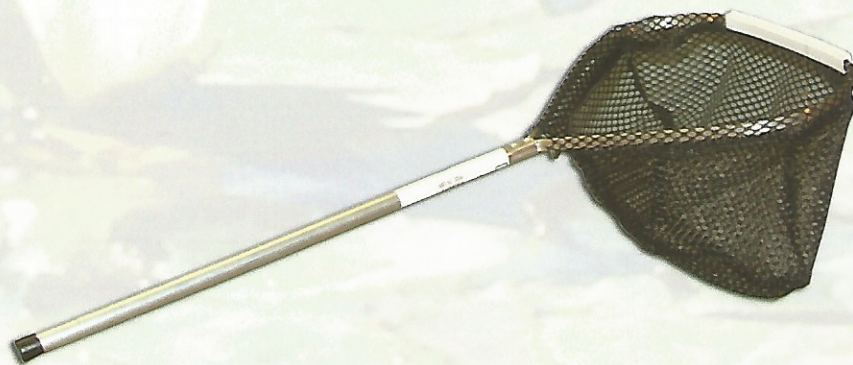

Pond Nets

Durable all aluminum construction with patented H style front edge
These nets were designed for handling small fish in ponds or large aquariums

A-9

12" x 8" x 8" oval frame
Black 1/4" Polyester net
12" handle

A-10

10" x 8" x 8" rectangle frame
White 1/16" Polyester net
12" handle

A-11

12" x 8" x 8" oval frame
Black 1/4" Polyester net
18" handle

A-12

12" x 8" x 8" oval frame
Black 1/4" Polyester net
36" handle

A-12 DH

12" x 8" x 8" oval frame
Black 1/4" Polyester net
Adaptor for detachable handle (DHTele, see page 7)

A-13

10" x 8" x 8" rectangle frame
White 1/16" Polyester net
18" handle

A-14

10" x 8" x 8" rectangle frame
White 1/16" Polyester net
36" handle

A-14 DH

10" x 8" x 8" rectangle frame
White 1/16" Polyester net
Adaptor for detachable handle (DHTele, see page 7)