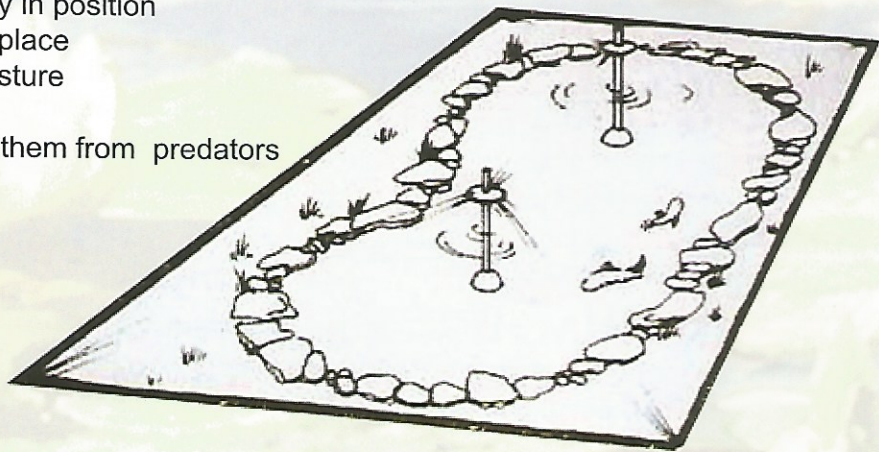

MB-01 6" x 18" 1/4" black polyester

MB-02 10" x 24" 1/4" black polyester

MB-03 14" x 36" 1/4" black polyester

Big Top Pond Cover

- Poles have positive lock to hold cover firmly in position
- Aluminum ground stakes hold net firmly in place
- Netting allows sunlight, ventilation and moisture
- Keeps out leaves and debris
- Enjoy your fish and plants while protecting them from predators
- Black polyester netting
- Brass grommets
- Strong polyester webbing edges
- Stakes included according to size

Cut Sizes

- PC-05** 6 ft x 8-1/2 ft - no poles
- PC-10** 8-1/2 ft x 12 ft - 1 pole
- PC-20** 8-1/2 ft x 18 ft - 2 poles
- PC-30** 17 ft x 24 ft - 2 poles

ACCESSORIES

Additional or longer poles available
Use for Big Top Pond Covers or as anchors
for submerged plant protectors