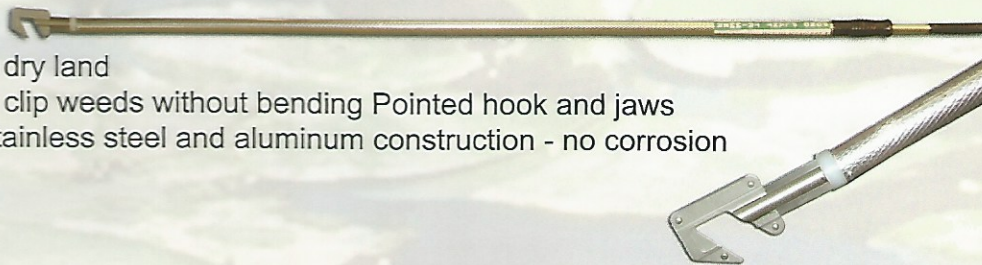

PLANT TRIMMER

Trim your underwater plants from dry land
Trimmer works great in garden to clip weeds without bending Pointed hook and jaws easily retrieves severed leaves Stainless steel and aluminum construction - no corrosion

PT-05 5ft foot long

Submerged Pump and Plant Protector

Protects Pumps from large debris • Keeps pump intake clear of leaves, etc •
Protects submerged plants • Allows adequate water circulation around plants •
Allows protection for fry • Black netting reduces visibility

SPP-1 1ft diameter

SPP-2 2ft diameter