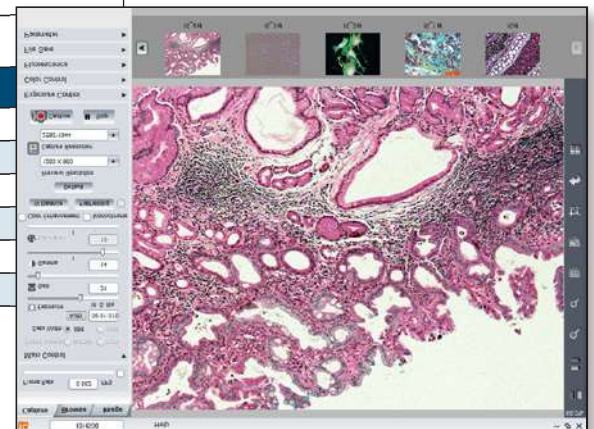

Tcapture: Camera Software Screen