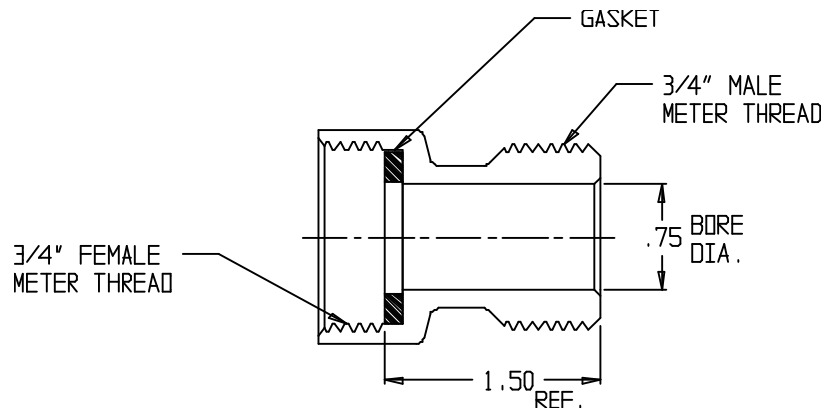

SUBMITTAL DATA SHEET

NL Meter Coupling – 710J23

Female Meter Thread x Male Meter Thread

SUBMITTAL INFORMATION

- Manufactured in compliance with ANSI/AWWA C800 (latest revision)
- Brass components in contact with potable water conform to ASTM B584, UNS C89833 (latest revision) and identified with "NL"
- Certified to NSF/ANSI 61 and NSF/ANSI 372
- Brass components not in contact with potable water conform to ASTM B62 and ASTM B584, UNS C83600 -85-5-5-5 (latest revision)
- Large wrench area provided for proper installation