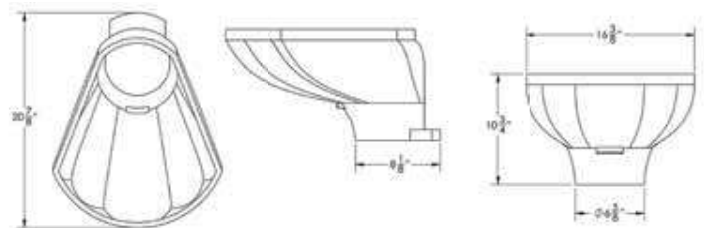

8" ProChem® Funnel

8" Funnel Installed on 120 Gallon
Gemini² Dual Containment® Tank
PN 01-31951

4Peabody.com | Sales@4Peabody.com
800-4-PEABODY

(951) 734-7711 | 13435 Estelle Street, Corona, CA 92879
(864) 866-3777 | 230 Financial Blvd., Liberty, SC 29657

© 2023 Peabody Engineering, LLC All rights reserved.

PCCSFNP042023 Romans 8:28

DISTRIBUTED BY