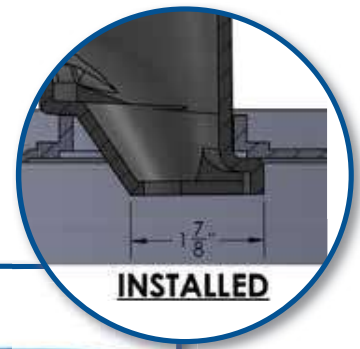

Examples of ProChem® Funnel Usage

2" ProChem® Funnel

4" - 6" ProChem® Funnel

8" ProChem® Funnel

4Peabody.com | Sales@4Peabody.com
800-4-PEABODY

(951) 734-7711 | 13435 Estelle Street, Corona, CA 92879
(864) 866-3777 | 230 Financial Blvd., Liberty, SC 29657

© 2023 Peabody Engineering, LLC All rights reserved.

PCCSFNP042023 Romans 8:28

DISTRIBUTED BY