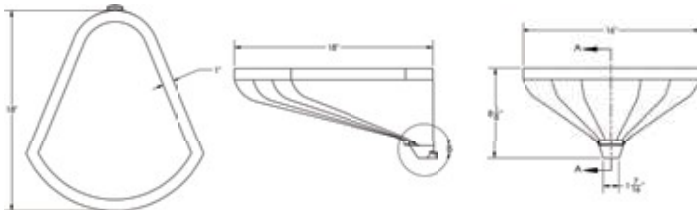

Examples of ProChem® Funnel Usage

2" ProChem® Funnel

2" Funnel Installed on 55 Gallon Drum
PN 01-32819