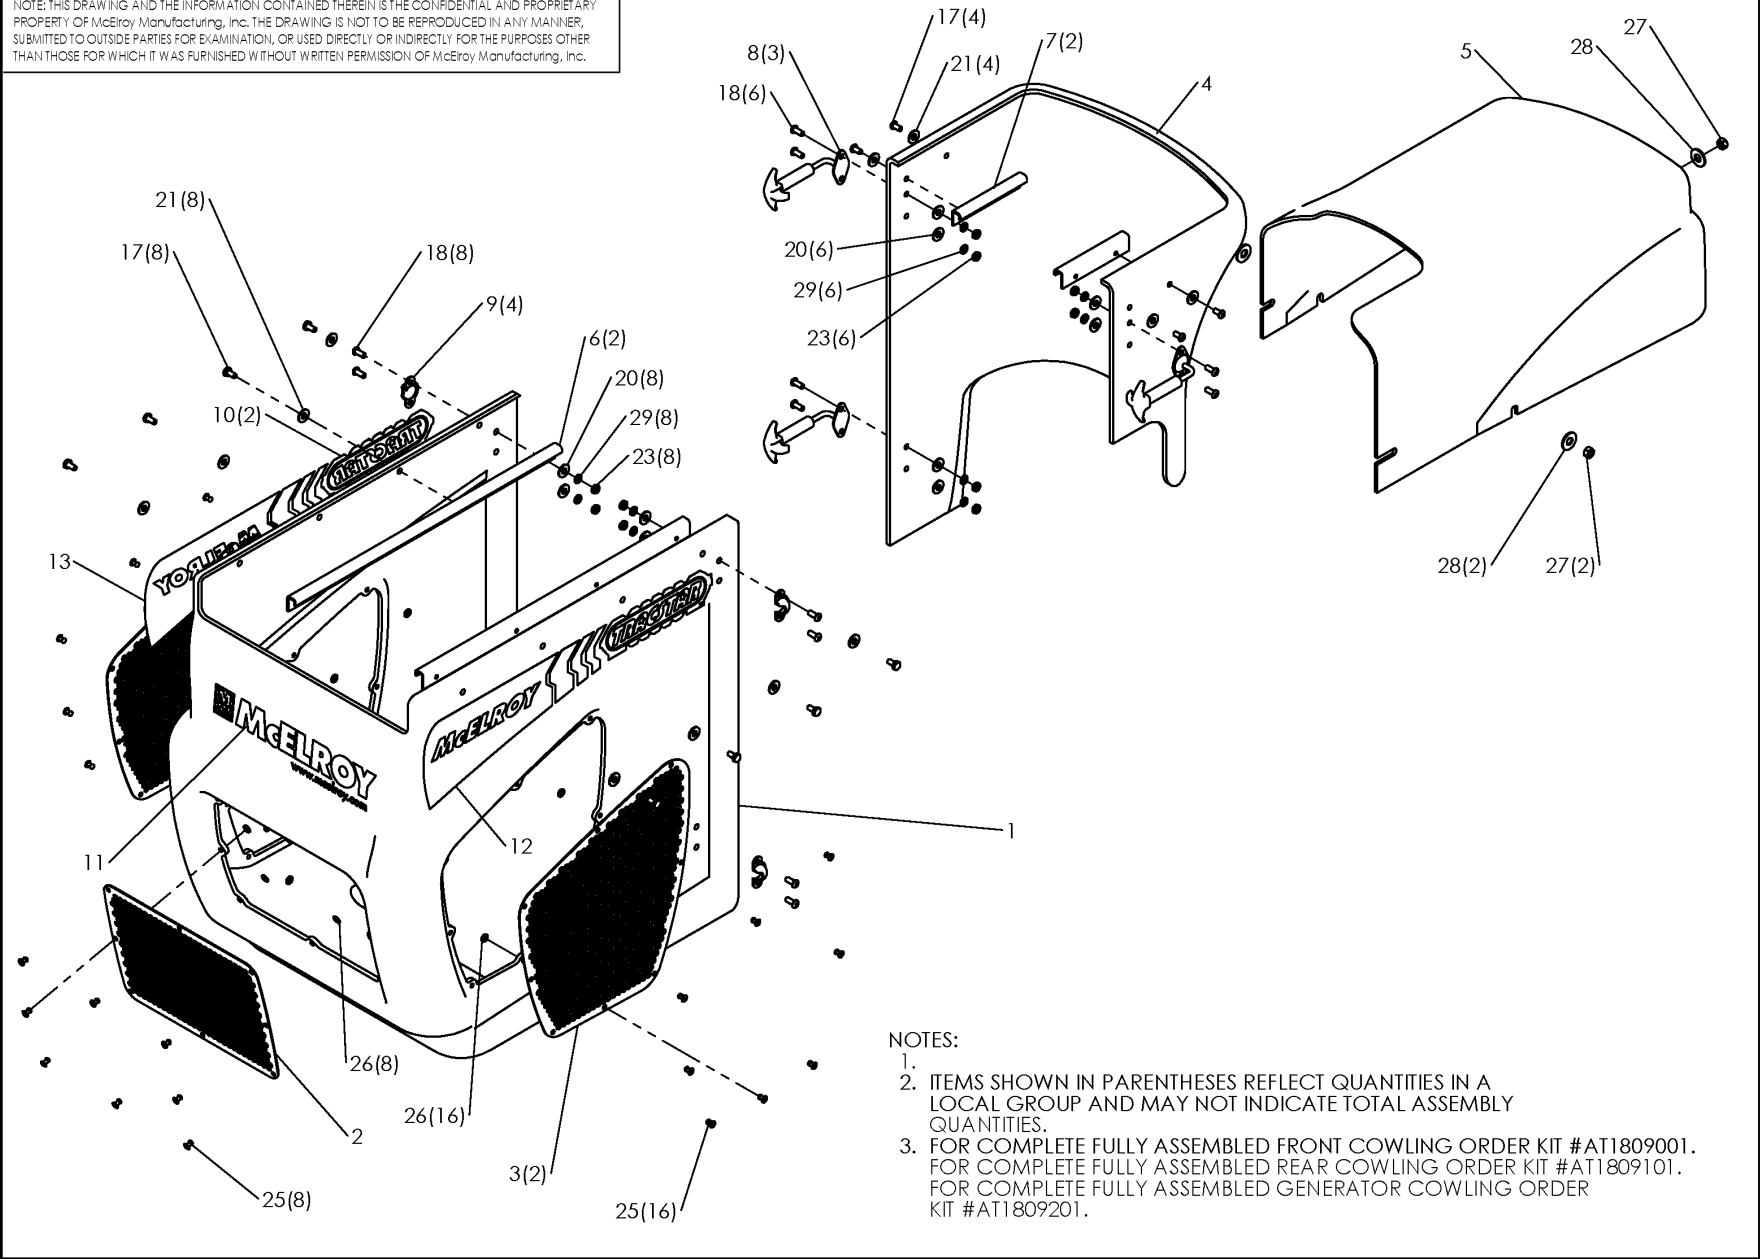

McElroy Manufacturing, Inc.
The leader by design.
Tulsa, Oklahoma U.S.A.

DRAWN: BWW	CHECK: BWJ	APPR'D: DWP	DATE: 10/15/04	SHT No: 1	REV No: K	PART No: T1801501

TracStar® 412/TracStar® 618 COWLING ASSEMBLY

1. NOTES:
1.
  2. ITEMS SHOWN IN PARENTHESES REFLECT QUANTITIES IN A LOCAL GROUP AND MAY NOT INDICATE TOTAL ASSEMBLY QUANTITIES.
  3. FOR COMPLETE FULLY ASSEMBLED FRONT COWLING ORDER KIT #AT1809001.
    FOR COMPLETE FULLY ASSEMBLED REAR COWLING ORDER KIT #AT1809101.
    FOR COMPLETE FULLY ASSEMBLED GENERATOR COWLING ORDER KIT #AT1809201.