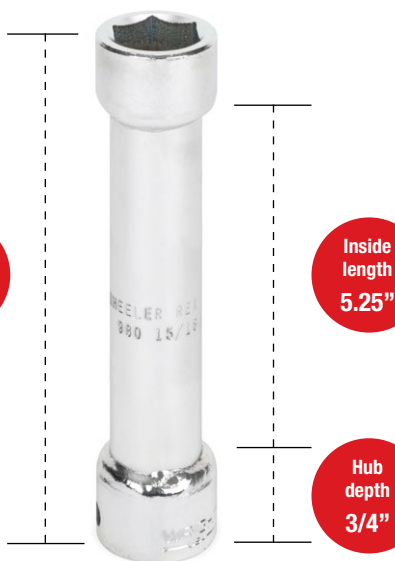

*Length is approximate and may vary slightly depending on individual sizes

TOLL FREE

1.800.321.7950

WHEELERREX.COM

Rex International USA, Inc.
3744 Jefferson Road
Ashtabula, OH, USA 44004