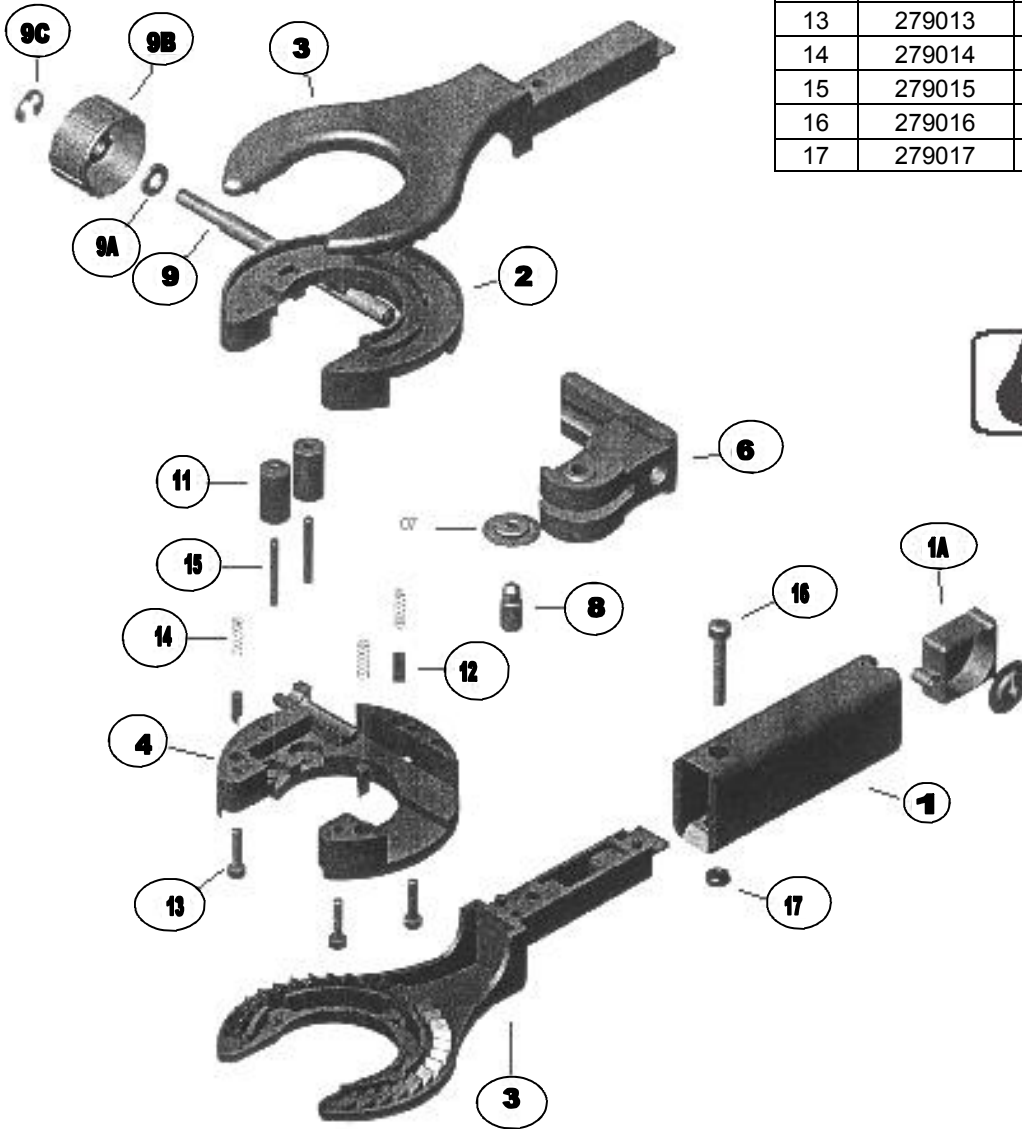

# 3790 Ratch Cut

ITEM #	WHEELER #	PART #	DESCRIPTION
1	277042	RC-1125-01	Handle sleeve
1A	279007	RC-1125-01A	Insert
2	279002	RC-1125-02	Left housing
3	279001	RC-1125-03	Handle
4	279004	RC-1125-04	Right housing
5	279005	RC-1125-05	Slider
7	8041		Cutter wheel
8	279008		Wheel pin
9	279009		Screw assembly
9A		RC-1125-09A	Brass washer
9B		RC-1125-09B	Knob
9C		RC-1125-09C	Transport screw spring
9D		RC-1125-09	Transport screw
11	279011	RC-1125-11	Roller
12	279012	RC-1125-12	Ratch pin
13	279013	RC-1125-13	Casting screw
14	279014	RC-1125-14	Spring
15	279015	RC-1125-15	Roller pin
16	279016	RC-1125-16	Handle screw
17	279017	RC-1125-17	Handle nut

**Keep the wheel lubricated.**