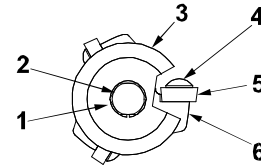

PIPE HOG

16150 1-1/2" REAMER ASSEMBLY

Item No.	Part No.	Description	Qty. Req.
1	275105	Lock Washer	1
2	275199	Hex Screw	1
3	700571	Reamer Guide	1
4	275112	Screw	3
5	16055	Carbide	3
6	700561	Cutter Body	1

16200 2" REAMER ASSEMBLY

Item No.	Part No.	Description	Qty. Req.
1	275105	Lock Washer	1
2	275199	Hex Screw	1
3	700572	Reamer Guide	1
4	275112	Screw	3
5	16055	Carbide	3
6	700562	Cutter Body	1

16300 3" REAMER ASSEMBLY

Item No.	Part No.	Description	Qty. Req.
1	275105	Lock Washer	1
2	275199	Hex Screw	1
3	700573	Reamer Guide	1
4	275112	Screw	3
5	16055	Carbide	3
6	700563	Cutter Body	1

16400 4" REAMER ASSEMBLY

Item No.	Part No.	Description	Qty. Req.
1	275105	Lock Washer	1
2	275199	Hex Screw	1
3	700574	Reamer Guide	1
4	275112	Screw	3
5	16055	Carbide	3
6	700564	Cutter Body	1