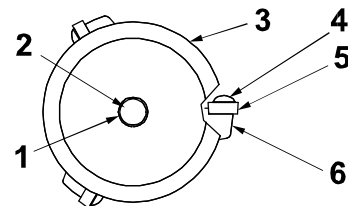

PIPE HOG

16150 1-1/2" REAMER ASSEMBLY

Item No.	Part No.	Description	Qty. Req.
1	275105	Lock Washer	1
2	275199	Hex Screw	1
3	700571	Reamer Guide	1
4	275112	Screw	3
5	16055	Carbide	3
6	700561	Cutter Body	1

16200 2" REAMER ASSEMBLY

Item No.	Part No.	Description	Qty. Req.
1	275105	Lock Washer	1
2	275199	Hex Screw	1
3	700572	Reamer Guide	1
4	275112	Screw	3
5	16055	Carbide	3
6	700562	Cutter Body	1

16300 3" REAMER ASSEMBLY

Item No.	Part No.	Description	Qty. Req.
1	275105	Lock Washer	1
2	275199	Hex Screw	1
3	700573	Reamer Guide	1
4	275112	Screw	3
5	16055	Carbide	3
6	700563	Cutter Body	1

16400 4" REAMER ASSEMBLY

Item No.	Part No.	Description	Qty. Req.
1	275105	Lock Washer	1
2	275199	Hex Screw	1
3	700574	Reamer Guide	1
4	275112	Screw	3
5	16055	Carbide	3
6	700564	Cutter Body	1