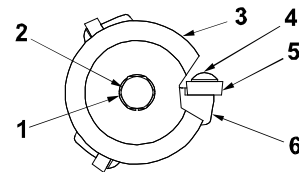

PIPE HOG

16150 1-1/2" REAMER ASSEMBLY

Item No.	Part No.	Description	Qty. Req.
1	275105	Lock Washer	1
2	275199	Hex Screw	1
3	700571	Reamer Guide	1
4	275112	Screw	3
5	16055	Carbide	3
6	700561	Cutter Body	1

16200 2" REAMER ASSEMBLY

Item No.	Part No.	Description	Qty. Req.
1	275105	Lock Washer	1
2	275199	Hex Screw	1
3	700572	Reamer Guide	1
4	275112	Screw	3
5	16055	Carbide	3
6	700562	Cutter Body	1

16300 3" REAMER ASSEMBLY

Item No.	Part No.	Description	Qty. Req.
1	275105	Lock Washer	1
2	275199	Hex Screw	1
3	700573	Reamer Guide	1
4	275112	Screw	3
5	16055	Carbide	3
6	700563	Cutter Body	1

16400 4" REAMER ASSEMBLY

Item No.	Part No.	Description	Qty. Req.
1	275105	Lock Washer	1
2	275199	Hex Screw	1
3	700574	Reamer Guide	1
4	275112	Screw	3
5	16055	Carbide	3
6	700564	Cutter Body	1