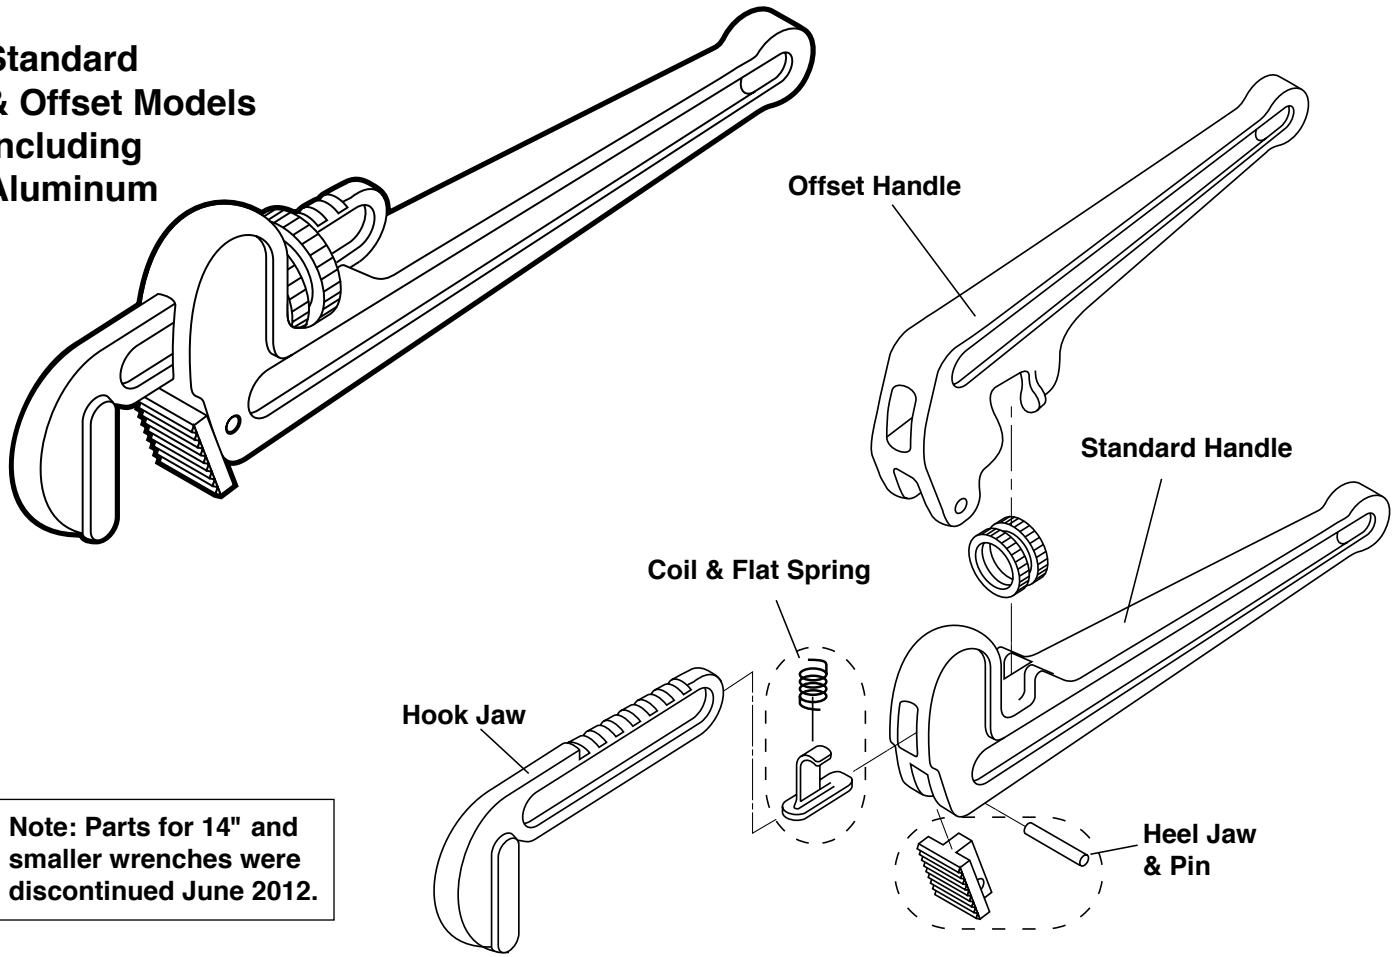

PIPE TOOLS & VISES
SINCE 1896

Pipe Wrenches (Heavy Duty)

Replacement Parts

**Standard
& Offset Models
Including
Aluminum**

Note: Parts for 14" and smaller wrenches were discontinued June 2012.

Parts List

| Tool | HOOK JAW | | HEEL JAW & PIN | | COIL & FLAT SPRING | | NUT | |
|--------|-----------|----------------|----------------|----------------|--------------------|----------------|-----------|----------------|
| | Item Code | Catalog Number | Item Code | Catalog Number | Item Code | Catalog Number | Item Code | Catalog Number |
| RW18 | 92165 | RW18B | 92175 | RW18C | 92185 | RW18E | 92195 | RW18F |
| RW24 | 92166 | RW24B | 92176 | RW24C | 92186 | RW24E | 92196 | RW24F |
| RW36 | 92167 | RW36B | 92177 | RW36C | 92187 | RW36E | 92197 | RW36F |
| RW48 | 92168 | RW48B | 92178 | RW48C | 92188 | RW48E | 92198 | RW48F |
| RW60 | 92169 | RW60B | 92179 | RW60C | — | — | — | — |
| ARW18 | 92165 | RW18B | 92175 | RW18C | 92185 | RW18E | 92195 | RW18F |
| ARW24 | 92166 | RW24B | 92176 | RW24C | 92186 | RW24E | 92196 | RW24F |
| ARW36 | 92167 | RW36B | 92177 | RW36C | 92187 | RW36E | 92197 | RW36F |
| ARW48 | 92168 | RW48B | 92178 | RW48C | 92188 | RW48E | 92198 | RW48F |
| ARWO18 | 92200 | ARWO18B | 92175 | RW18C | 92202 | ARWO18E | 92195 | RW18F |