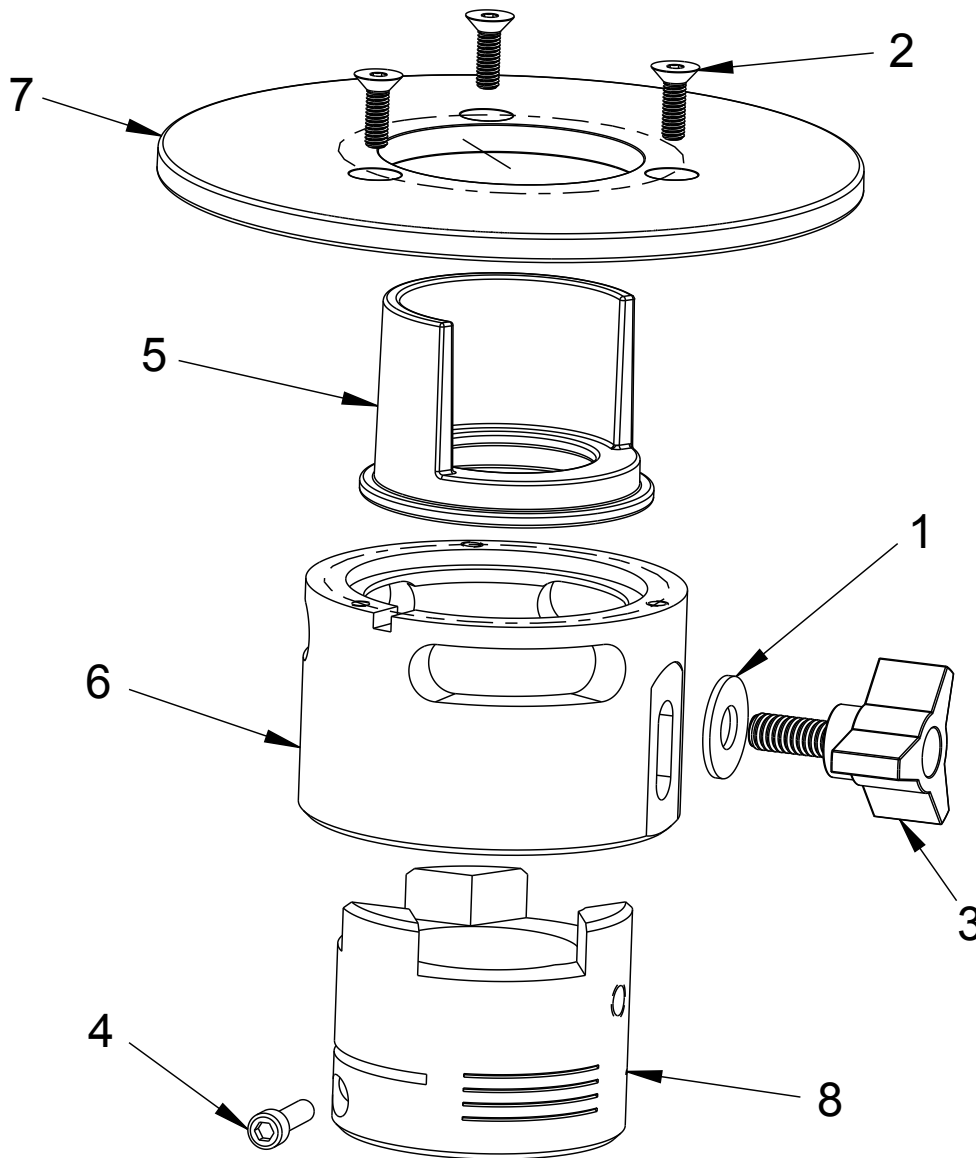

# Cordless Portable Pipe Beveler Adapter Kits

Replacement Parts

## Parts List

Ref.	04646 CPBBADP	04648 CPBDADP	04649 CPBMADP	Description	Qty.
1	30246	30246	30246	5/16 FLAT WASHER	1
2	35279	35279	35279	10-24 X 5/8" FHCS W/THIRD LOCK	3
3	35296	35296	35296	KNOB	1
4	35297	35297	35297	10-24 X 3/4" SHCS SCREW	1
5	44649	44649	44649	SHROUD	1
6	94641	94641	94641	ADJUSTING RING	1
7	94646	94646	94646	GUIDE PLATE	1
8	94640	94647	94645	ADAPTER COLLAR	1