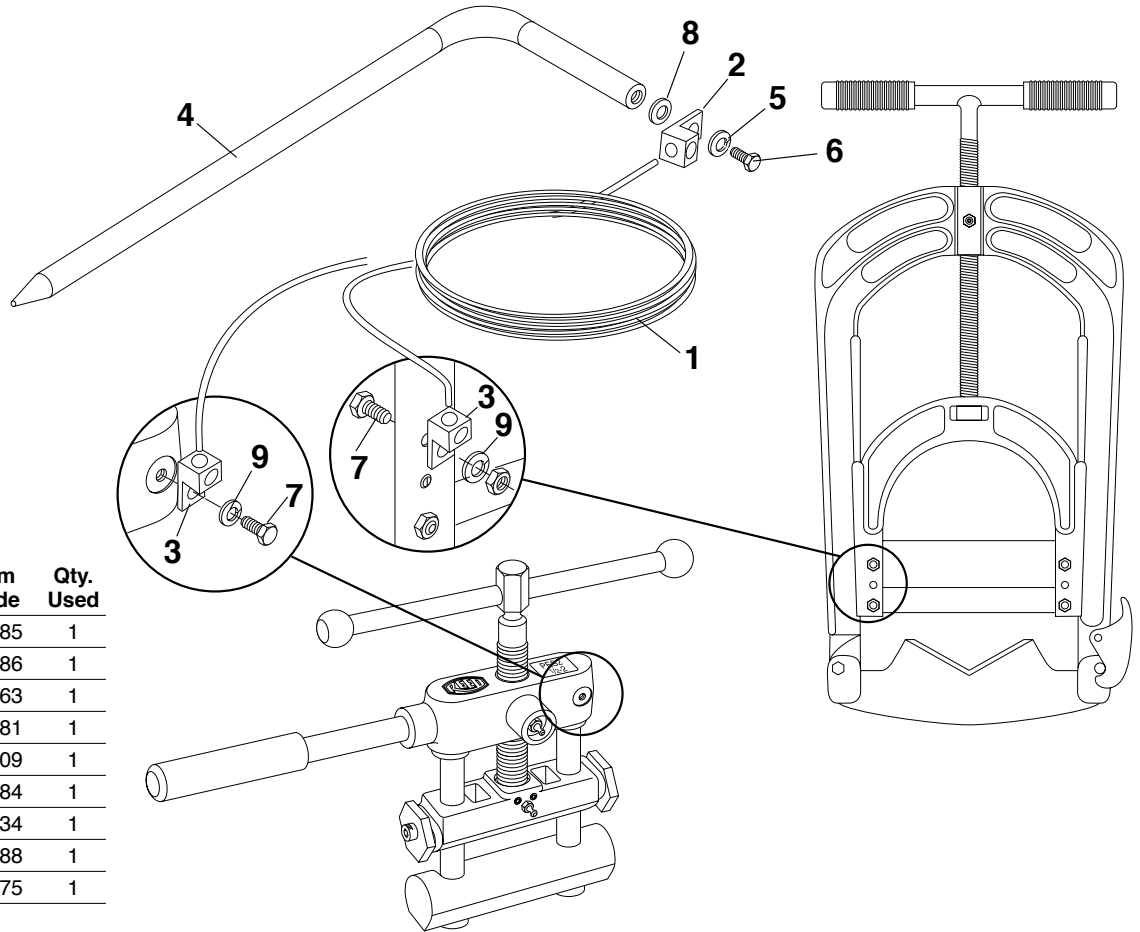

PIPE TOOLS & VISES
SINCE 1896

Static Grounding Device (PEGRM, PEGR7)

Replacement Parts

PEGR7 #04621 Replacement Parts

Ref. No.	Description	Item Code	Qty. Used
1	Cable	30185	1
2	¼ Lug	30186	1
3	5/16 Lug	98063	1
4	½ Ground Probe	98081	1
5	¼ Lock Washer	34509	1
6	¼-20 Bolt	30184	1
7	5/16-18 Bolt	30134	1
8	9/32 Washer	30188	1
9	5/16 Lock Washer	30175	1

• With magnet attachment

PEGRM #04622 Replacement Parts

Ref. No.	Description	Item Code	Qty. Used
1	Plastic Knob	35335	1
2	Cable Assembly	35337	1
3	Magnet	35336	1
4	Ground Probe	98088	1
5	Flat Head Screw	23320	1
6	Locknut	37398	1
7	Washer	23372	1
8	Nut	30022	1
9	Lock Washer	30175	1
10	Bolt	30134	1